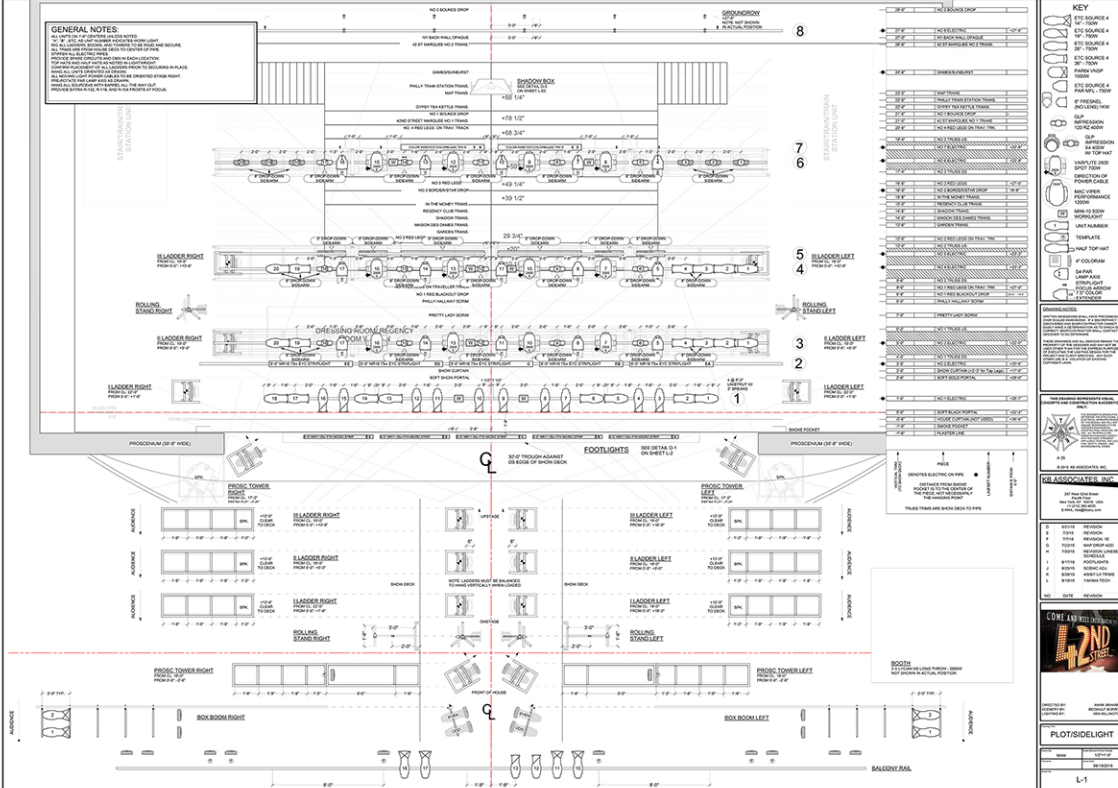

GENERAL NOTES:

8

7

6

5

4

3

2

1

ITEM	DESCRIPTION	QUANTITY	UNIT
1	PROSCENIUM TOWER	2	EA
2	BOX BOOM	2	EA
3	ROLLING STAND	2	EA
4	BLADDER	4	EA
5	BLADDER	4	EA
6	BLADDER	4	EA
7	BLADDER	4	EA
8	BLADDER	4	EA

ITEM	DESCRIPTION	QUANTITY	UNIT
1	PROSCENIUM TOWER	2	EA
2	BOX BOOM	2	EA
3	ROLLING STAND	2	EA
4	BLADDER	4	EA
5	BLADDER	4	EA
6	BLADDER	4	EA
7	BLADDER	4	EA
8	BLADDER	4	EA

ITEM	DESCRIPTION	QUANTITY	UNIT
1	PROSCENIUM TOWER	2	EA
2	BOX BOOM	2	EA
3	ROLLING STAND	2	EA
4	BLADDER	4	EA
5	BLADDER	4	EA
6	BLADDER	4	EA
7	BLADDER	4	EA
8	BLADDER	4	EA

ITEM	DESCRIPTION	QUANTITY	UNIT
1	PROSCENIUM TOWER	2	EA
2	BOX BOOM	2	EA
3	ROLLING STAND	2	EA
4	BLADDER	4	EA
5	BLADDER	4	EA
6	BLADDER	4	EA
7	BLADDER	4	EA
8	BLADDER	4	EA